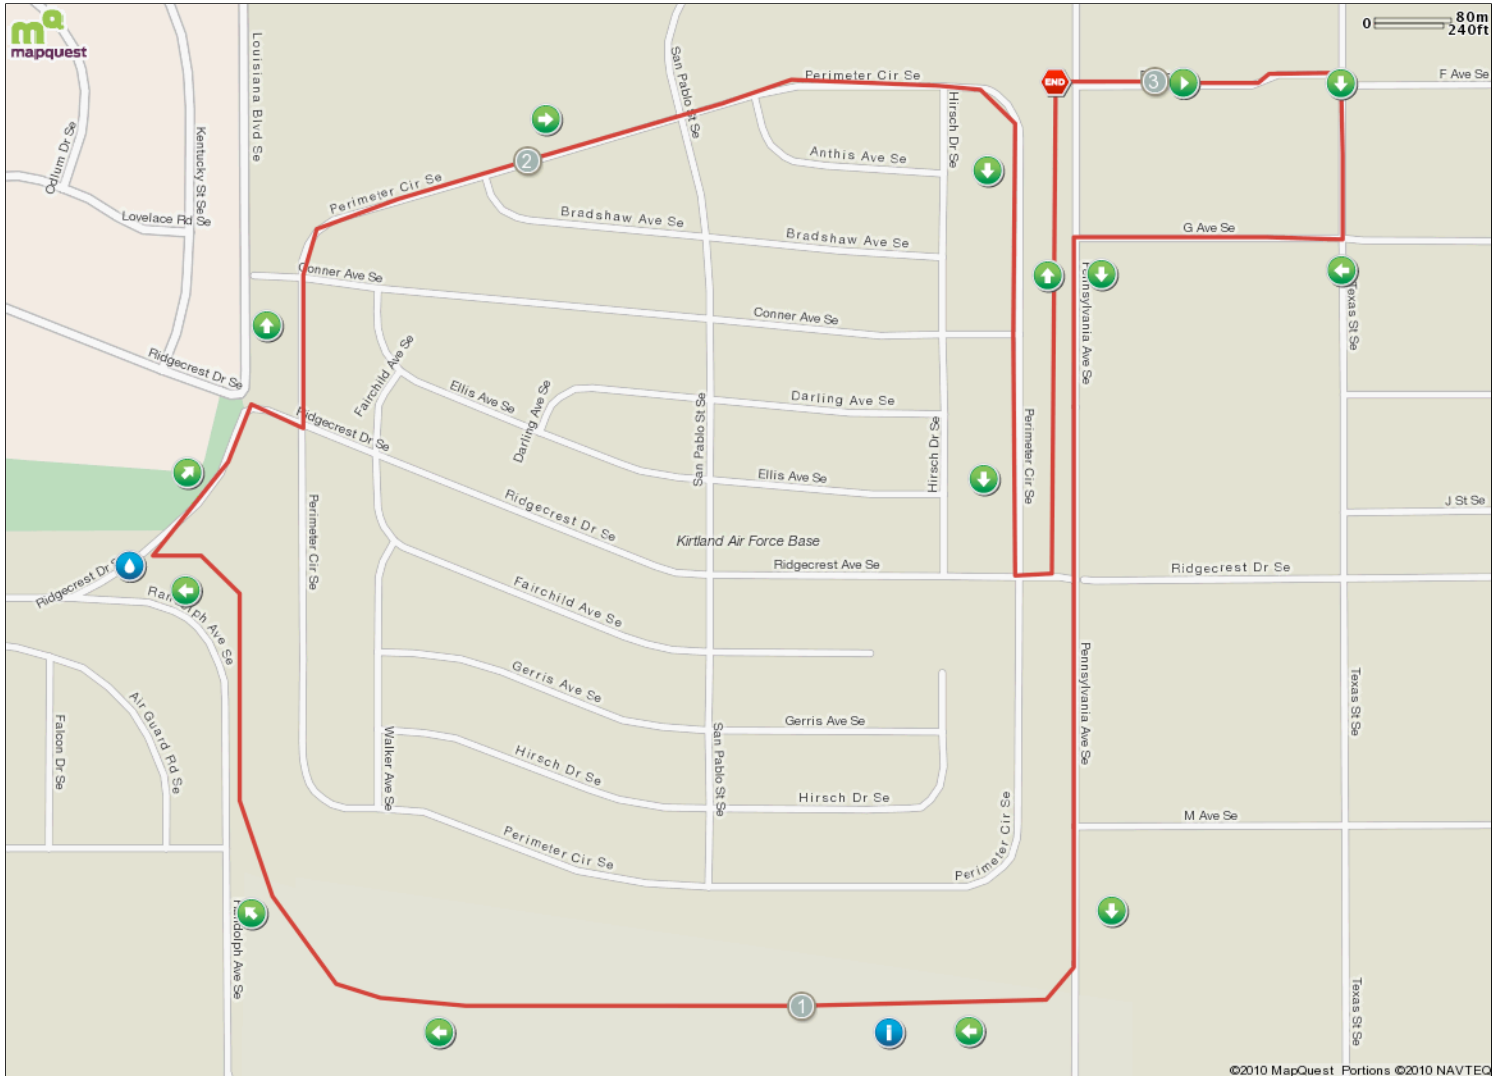

# Warrior Triathlon 5K Run Course

Starts In Albuquerque, New Mexico

**3.00** miles

Elevation  
**5,410ft** Max **5,348ft** Min **+66ft** Ascent **-85ft** Descent **< 3 %** Max Climb

**Description**

Warrior Triathlon 5K Run Cours