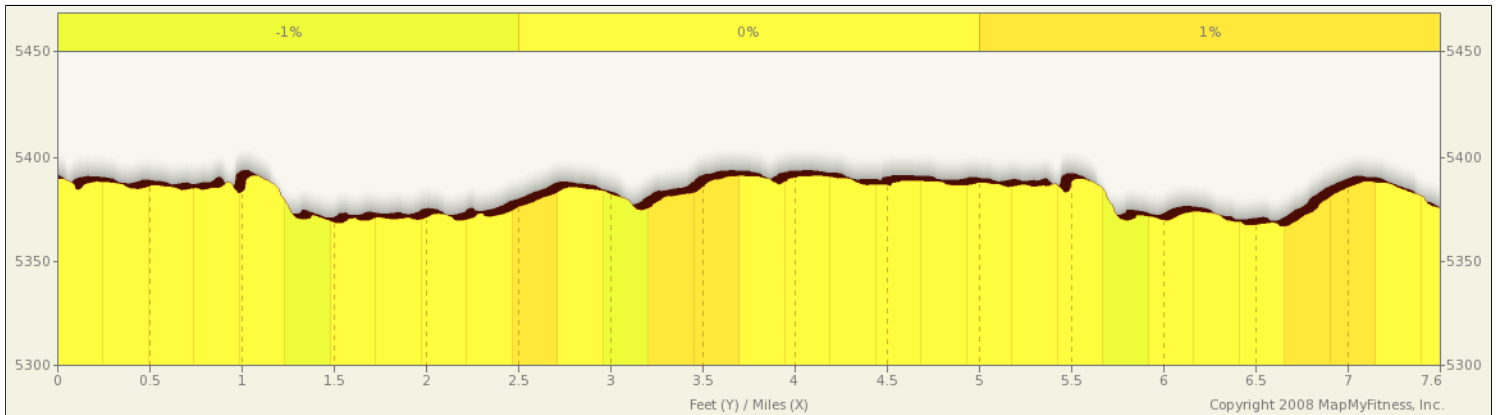

# Warrior Triathlon 5K Run Course

Starts In Albuquerque, New Mexico

**3.00** miles

Elevation  
**5,410ft** Max **5,348ft** Min **+66ft** Ascent **-85ft** Descent **< 3 %** Max Climb

**Description**

Warrior Triathlon 5K Run Cours