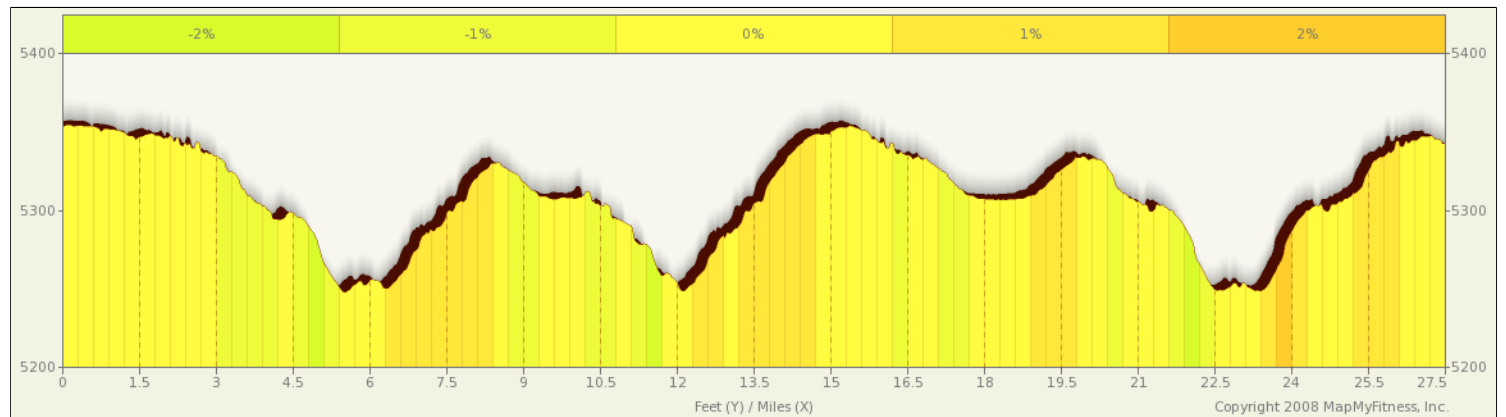

Warrior Triathlon 20K Bike Course

Starts In Albuquerque, New Mexico

12.12 miles

Elevation
5,404ft Max **5,243ft** Min **+180ft** Ascent **-194ft** Descent **< 3 %** Max Climb

Description
 Warrior Triathlon 20K Bike Cours