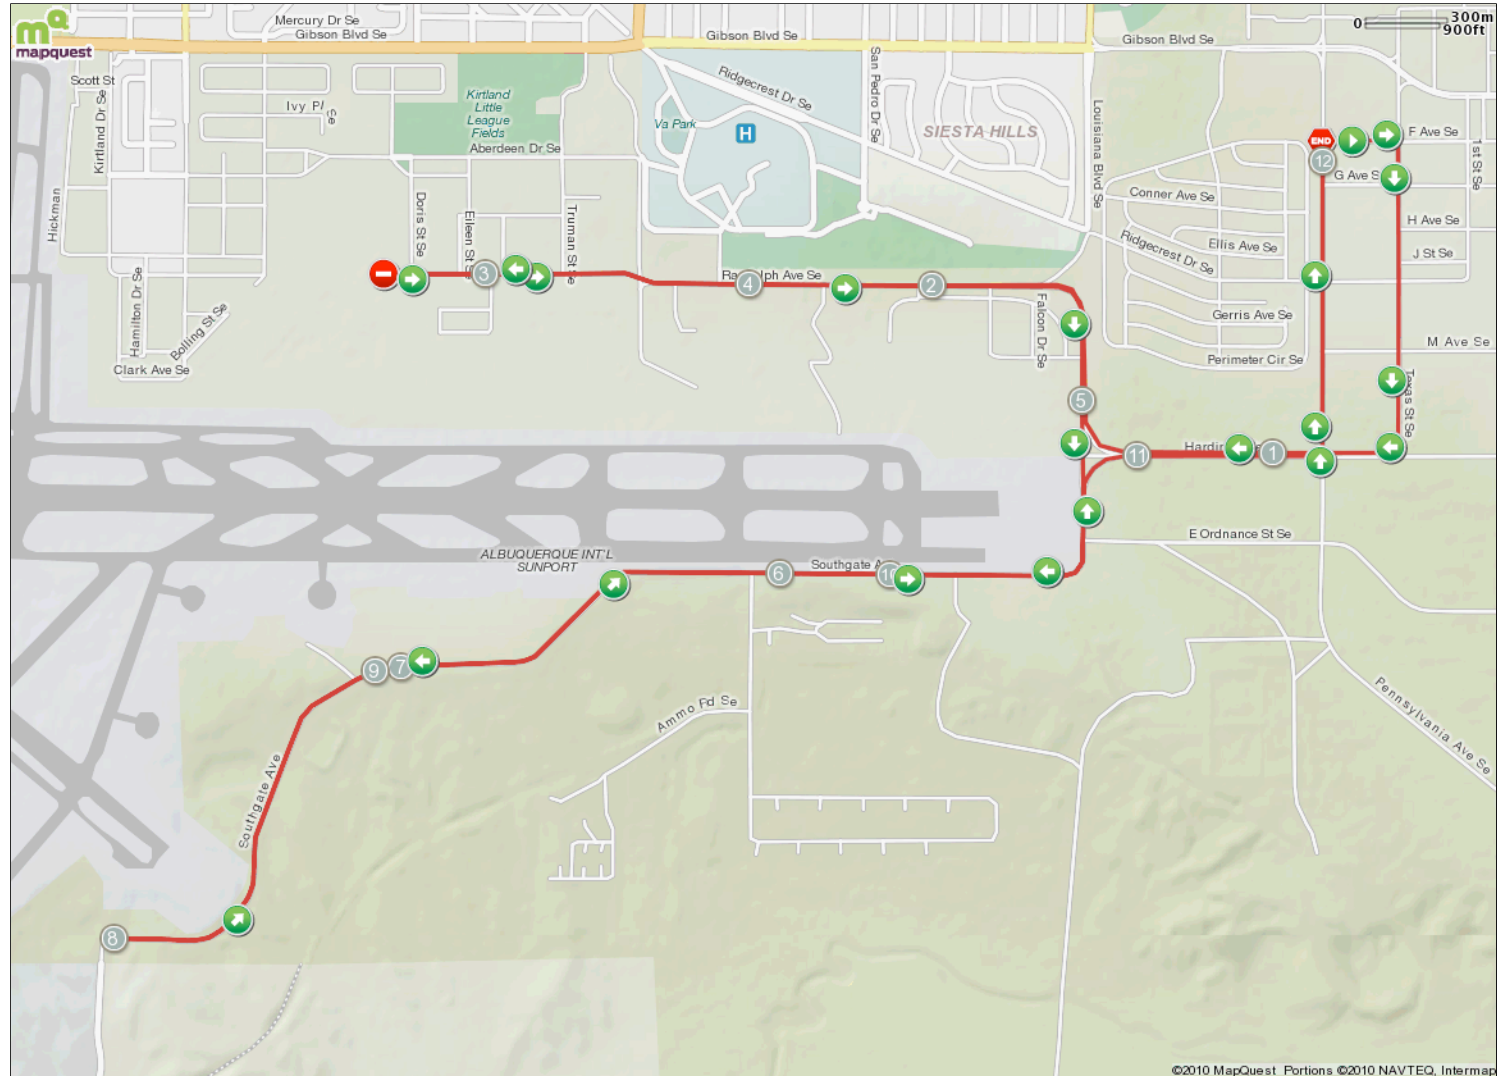

Warrior Triathlon 20K Bike Course

Starts In Albuquerque, New Mexico

12.12 miles

Elevation
5,404ft Max **5,243ft** Min **+180ft** Ascent **-194ft** Descent **< 3 %** Max Climb

Description
 Warrior Triathlon 20K Bike Cours